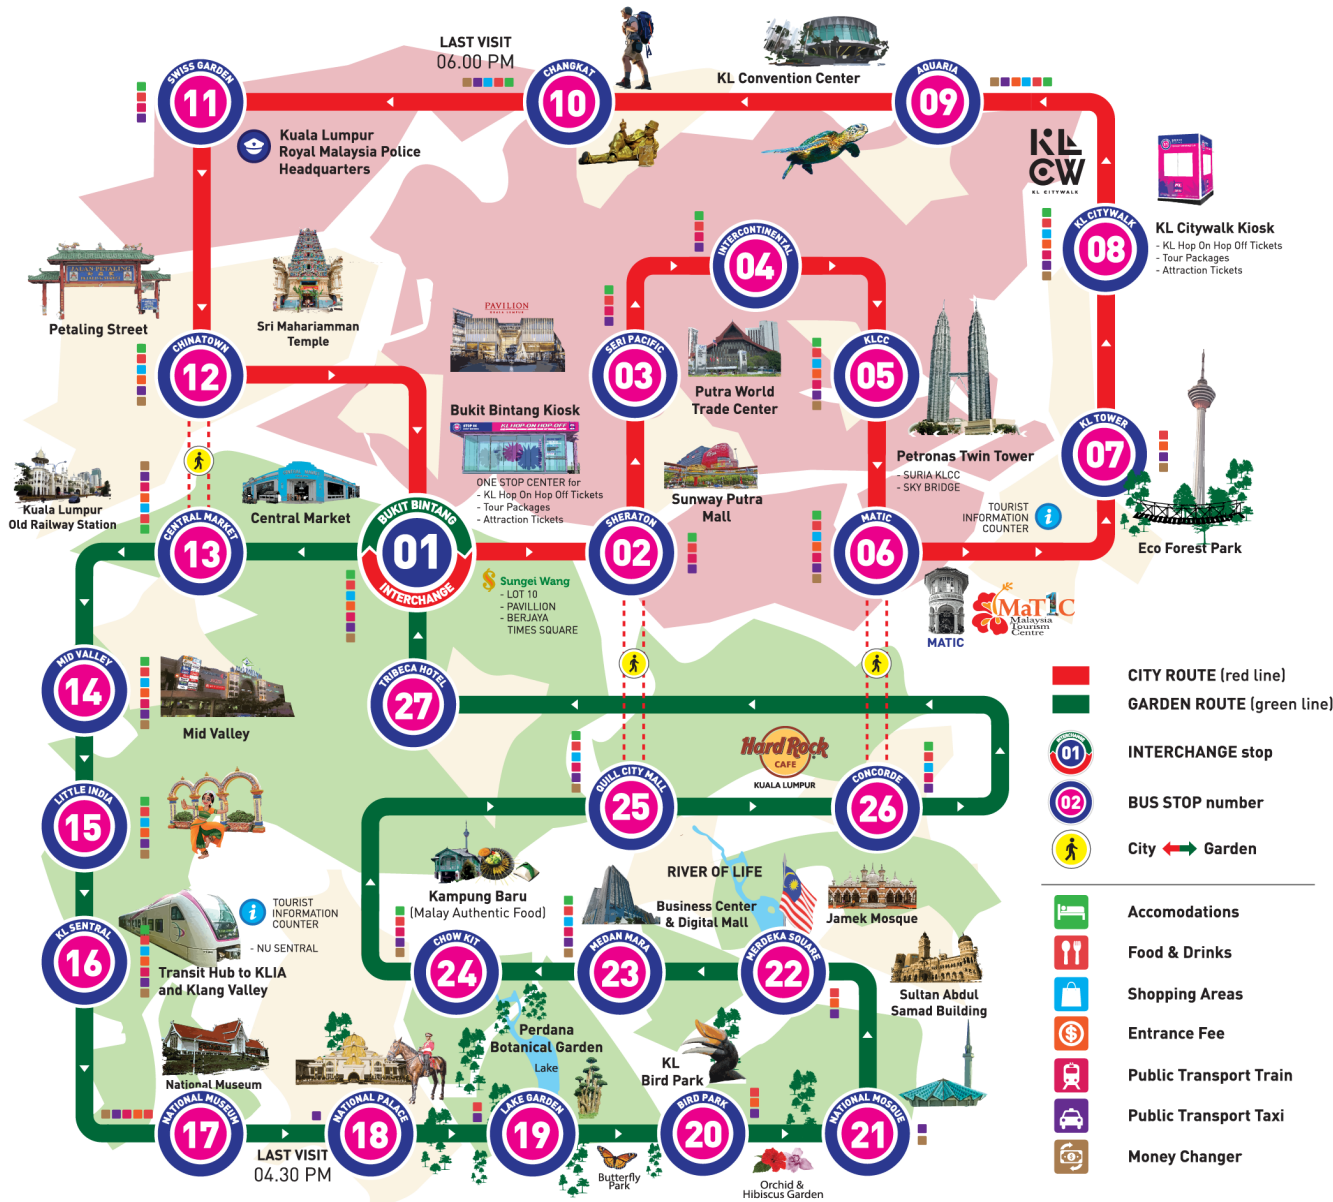

KL HOP-ON HOP-OFF ROUTE & BUS STOPS INDICATION

CITY route red line

GARDEN route green line