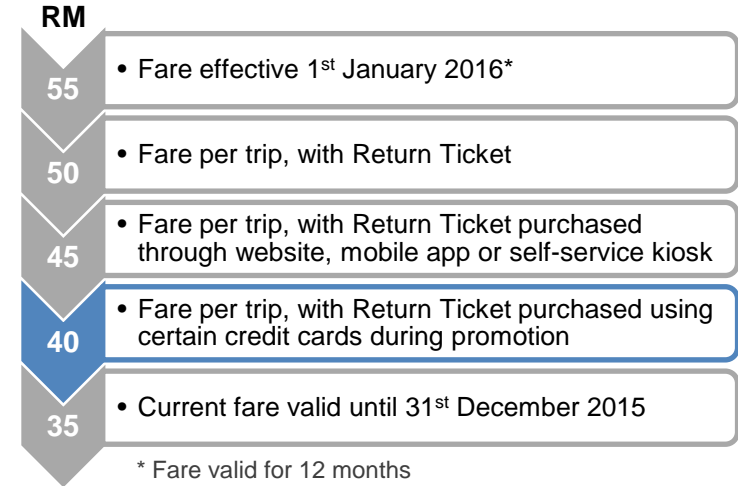

## KLIA Ekspres Fares

New Fares (RM)	Counter	Kiosk/Website/App (Save 10%)
Single Adult	55.00	49.50
Single Child	25.00	22.50
Return Adult	100.00	90.00
Return Child	45.00	40.50

Ticket validity: 1 month

## Your Savings \*

- Save RM10 on Return Ticket for KL Sentral-KLIA/KLIA2 sector
- Save 10% when buying via website or app
- Save 10% when buying from the kiosk
- 10% off when using Touch 'n Go card at the gate during promotion
- Save up to 20% when using certain credit cards during promotion